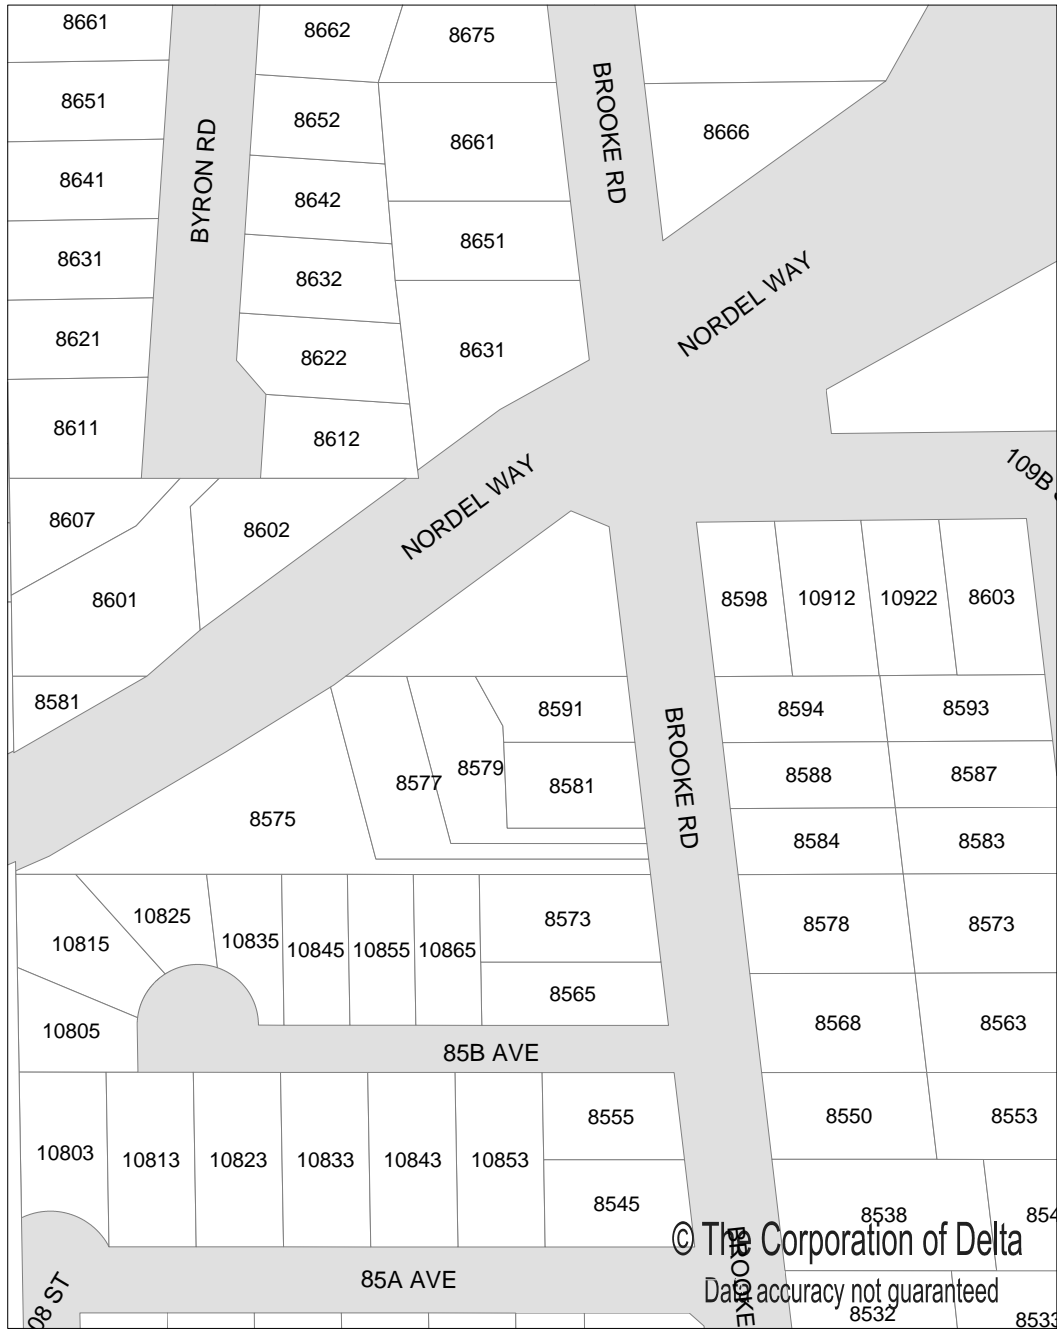

The Corporation of Delta

Transportation

— Road Names

Parks and Recreation

Parks

- Cemetery
- GVRD Parks
- Park Reserve
- Developed Parks

— Legal Boundary

■ Watercourses/Shoreline mask

© The Corporation of Delta
Data accuracy not guaranteed

SCALE 1 : 1,745