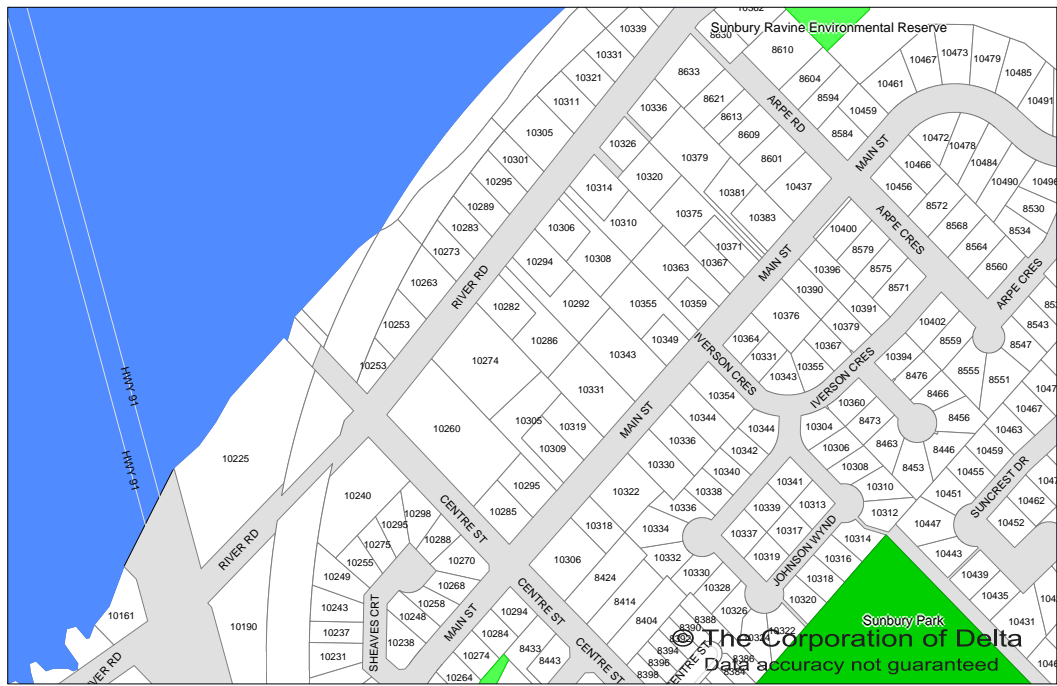

The Corporation of Delta

Transportation

— Road Names

Parks and Recreation

- Parks
- Cemetery
- GVRD Parks
- Park Reserve
- Developed Parks

— Legal Boundary

■ Watercourses/Shoreline mask

SCALE 1 : 5,321