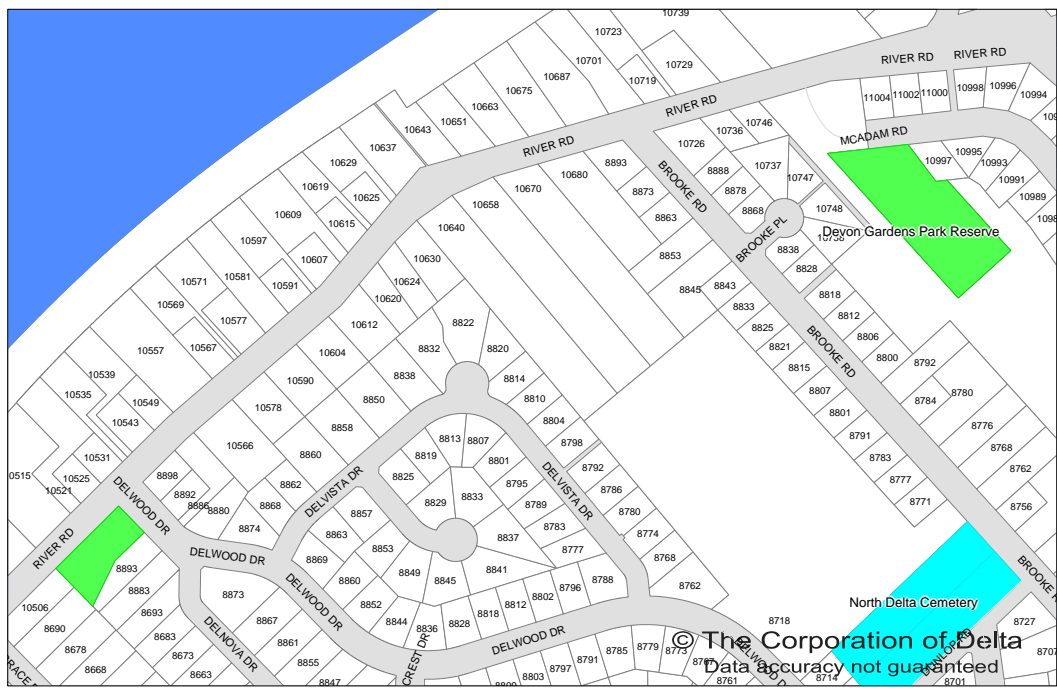

The Corporation of Delta

Transportation

— Road Names

Parks and Recreation

- Parks
- Cemetery
- GVRD Parks
- Park Reserve
- Developed Parks

— Legal Boundary

■ Watercourses/Shoreline mask

SCALE 1 : 5,321